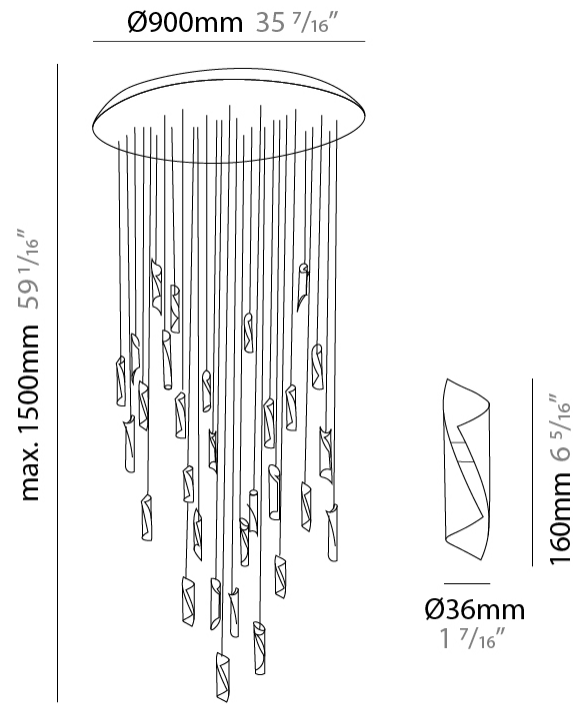

HUE 30 SUSPENSION

D131005-

base number Finish
Options

1. To build a product code in our configurator select the specify button on the base model # product page
2. To build a manual product code on this datasheet choose from the options listed below in blue font and add the suffix to the base model #

GENERAL

Series: HUE
Subseries: Hue 30
Brand: Knikerboker
Division: Design
Mounting Type: Suspension
Mounting Location: Ceiling
Subcategory: Ambient

PHYSICAL

Shape: Abstract
Diameter (mm): 900
Diameter (in): 35 7/16
Height (mm): 160
Height (in): 6 5/16
Max. Overall Height (mm): 1500
Max. Overall Height (in): 59 1/16
Light Distribution: Direct / Indirect
Fixture Finish: BRL / BFM / BRW / CLF / CLM / CLW / GLF / GLM / GLW / MBK / SLF / SLM / SLW / WHI
Fixture Material: Metal
Cable Details: Silicon Coaxial Cable

ELECTRICAL

Lamp Type: LED
Total Output Wattage (W): 45
Dimming: Phase Dimming (120Vac Only)
Driver Included: Yes
Driver Location: Integrated
Driver Type: Constant Current - Universal
Driver Class: Class 2
Input Voltage (V): 120 - 277
Constant Current (MA): 350
Upon Request: Phase dimming @120Vac only / Non-dimming 277Vac

LED

Number of LEDs: 30
Color Temperature (°K): 3000
Max. Delivered Lumen (lm): 4500
CRI: >80 CRI
Lamp Life (hrs): 50000

OPTICAL

RATINGS AND CERTIFICATIONS

Certified By: Certified for North American Standards
IP rating: IP20

PROJECT
TYPE
SPECIFIER
QUANTITY
DATE