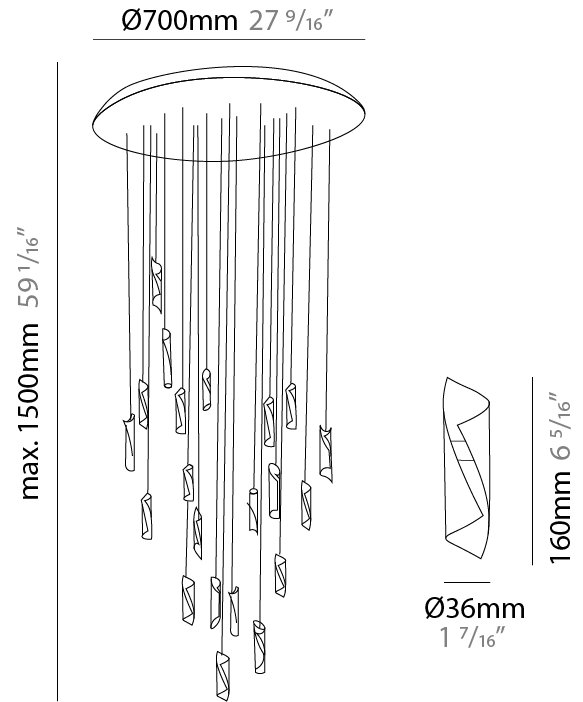

GENERAL

Series: HUE _____
Subseries: Hue 20 _____
Brand: Knikerboker _____
Division: Design _____
Mounting Type: Suspension _____
Mounting Location: Ceiling _____
Subcategory: Ambient _____

PHYSICAL

Shape: Abstract _____
Diameter (mm): 700 _____
Diameter (in): 27 9/16 _____
Height (mm): 160 _____
Height (in): 6 5/16 _____
Max. Overall Height (mm): 1500 _____
Max. Overall Height (in): 59 1/16 _____
Light Distribution: Direct / Indirect _____
Fixture Finish: BRL / BFM / BRW / CLF / CLM / CLW / GLF / GLM / GLW / MBK / SLF / SLM / SLW / WHI _____
Fixture Material: Metal _____
Cable Details: Silicon Coaxial Cable _____

ELECTRICAL

Lamp Type: LED _____
Total Output Wattage (W): 30 _____
Dimming: Phase Dimming (120Vac Only) _____
Driver Included: Yes _____
Driver Location: Integrated _____
Driver Type: Constant Current - Universal _____
Driver Class: Class 2 _____
Input Voltage (V): 120 - 277 _____
Constant Current (MA): 350 _____
Upon Request: Phase dimming @120Vac only / Non-dimming 277Vac _____

LED

Number of LEDs: 20 _____
Color Temperature (°K): 3000 _____
Max. Delivered Lumen (lm): 3000 _____
CRI: >80 CRI _____
Lamp Life (hrs): 50000 _____

OPTICAL

RATINGS AND CERTIFICATIONS

Certified By: Certified for North American Standards _____
IP rating: IP20 _____